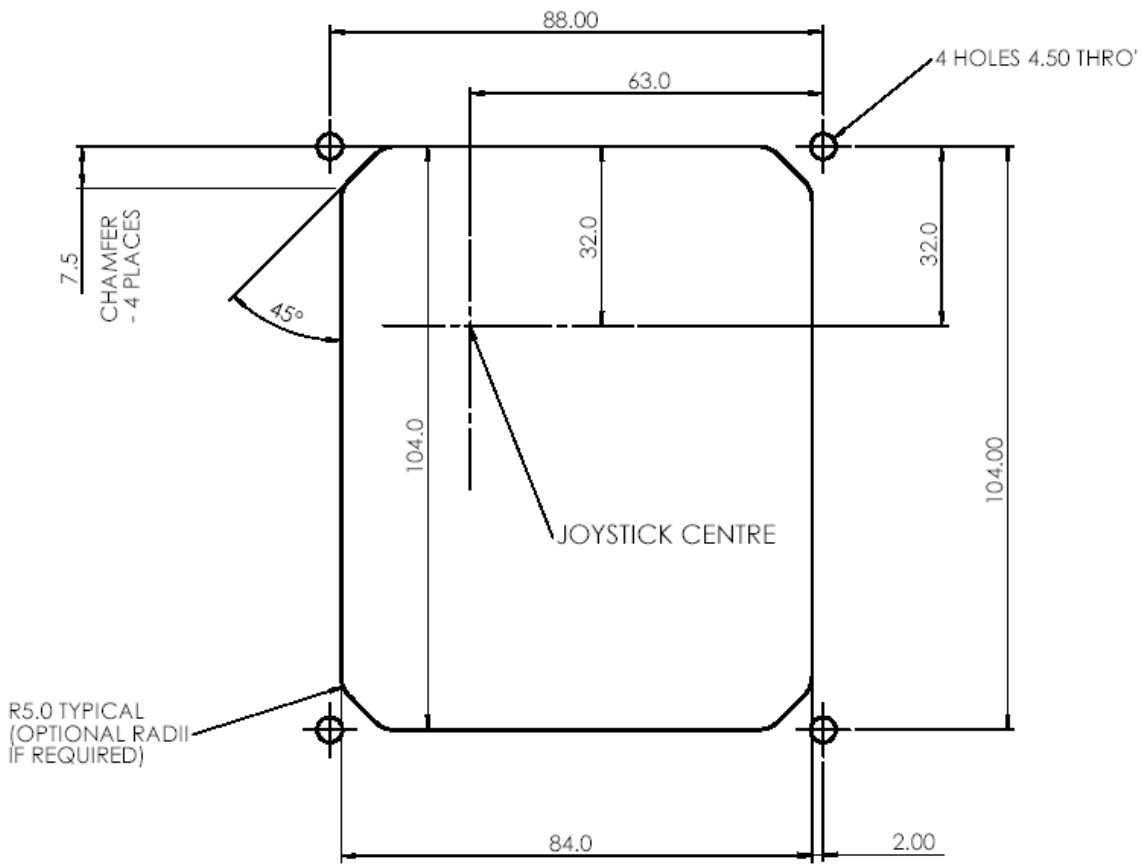

View on rear of panel
showing position of fixing studs

Panel thickness is 2mm
Grain direction is north-south

Katalognr.	Artikelbezeichnung
TS1079	TVP-3-PS/2